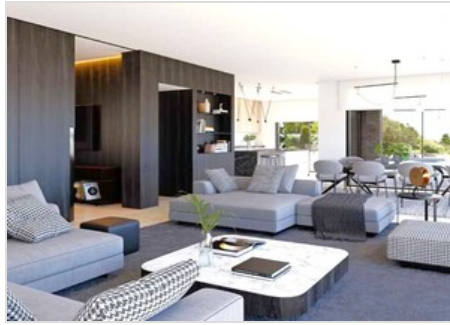

Spanish Property Sales

Making Clients Happy Since 2002

0034 666 271 461

mail@spanish-property-sales.net

3 bedroom Villa in Benitachell

Benitachell, Alicante, Spain

3.671.000 €

Ref: 678356

www.spanish-property-sales.net